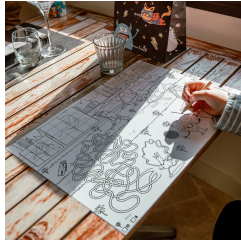

Product gallery:

packaging: 120

packaging_unit: Unit

tax_class-en_FR: FR_VAT_20