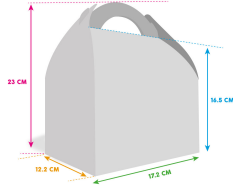

Children's menu box Street Art XL

Product codes:

Reference: MW0097-LOT0623

Product features:

Dimensions: 23 cm x 17 cm x 12 cm

Weight: 4 gr

Model: Street Art

Materials:

Brand: Welcome Family

Country of origin: United Kingdom

Size of the box: 40 x 25 x 30 cm

Net weight of the box: 8 kg

Gross weight of the box: 8.50 kg

Qty/carton: 120

Qty/subcarton: 40

Number of boxes / pallet: 48

Gross pallet weight:

Net pallet weight:

Customs code: 48236990

selling: 1

selling_unit: Cardboard

Product gallery:

packaging: 120

packaging_unit: Unit