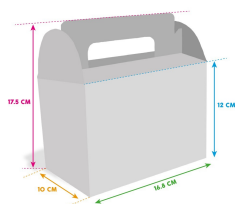

Princesse children's menu box

Product codes:

Reference: MW0042-LOT0524-PRIN

Product gallery:

Product features:

Dimensions: H17.5 x W16.8 x D10 cm

Model: Princess

Materials: cardboard, weight 350 gr

Country of origin: Europe

Size of the box: 40 x 30 x 30 cm

Size of the sub-cardboard: 32 x 22 x 11 cm

Net weight of the box: 10.50 kg

Gross weight of the box: 11 kg

Qty/carton: 300

Qty/subcarton: 100

Gross weight of the box: 6.20 kg