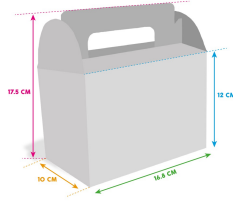

Snow children's menu box

Product codes:

Reference: MW0042-SNOW

Product features:

Dimensions: H17.5 x W16.8 x D10 cm

Model: Snow

Materials: carton 350 gr

Country of origin: Manufacturing Europe

Size of the box: 40 x 30 x 30 cm

Size of the sub-cardboard: 32 x 22 x 11 cm

Net weight of the box: 10.50 kg

Gross weight of the box: 11 kg

Qty/carton: 300

Qty/subcarton: 50

Gross weight of the box: 3.10 kg

Net weight of the box: 3.10 kg

Number of boxes / pallet: 32

Customs code: 48236990

EAN MC: 3760045525148

selling: 1

selling_unit: Cardboard

Product gallery:

packaging: 100

packaging_unit: Unit